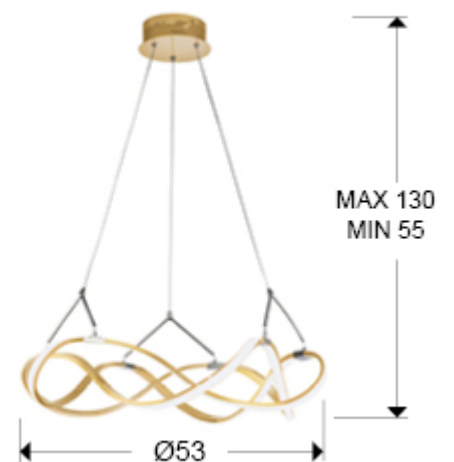

Molly

Pendants

763712D

LED lamp, made of brushed aluminium, rose gold finish with chrome details. Opal silicone diffusers. Adjustable height. 30W LED, 2700 lm, 3000 K. DIMMABLE. Remote control included.

This product includes LED drivers with dimmer of 0-10V or PWM, a receiver and a remote control by radiofrequency. To use with wall dimmer, use only these types of dimmers, any other would damage the LED driver.

GENERAL INFORMATION

Catalogue: I38 Iluminación
Page: 22
EAN Code: 843543532334
Type: Pendants
Collection: Molly

SIZES

Sizes: Ø 53.0 ↓ 22.0 cm
Height when installed: 55.0/ max. 130.0 cm
Weight: 1.2 Kg

SIZES WITH PACKAGING

Weight: 2.9 Kg
Volume: 0.0690m³
Sizes: ↔ 64.0 ↓ 19.0 ↗ 57.0 cm

TECHNICAL INFORMATION

IP protection: IP 20
Electric class: Class 1
Maximum power: 30W
Voltage: 180/240 V
Frequency: 50/60 Hz
Regulation: REMOTE CONTROL
Colour temperature: 3,000 K
Average lifespan: 50,000 h
Power factor: >0.9
CRI: >80

ADDITIONAL INFORMATION

Material: Aluminium, acrylic
Finish: Rose gold, opal
Cable colour: clear